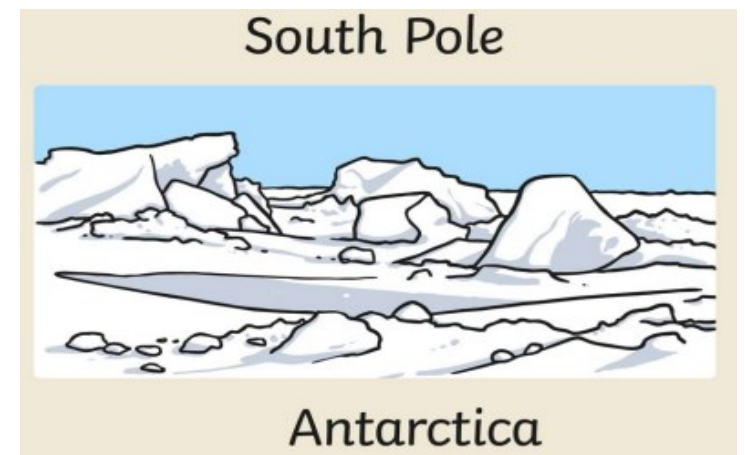

Key Vocabulary

South

expedition

Mount Erebus

glacier

ship

discover

South Pole

Antarctica

Explorers

Key Questions

- Who found Antarctica and when?
- What is the climate in Antarctica? Why did this have an impact on their journeys?
- Why is Sir Ernest Shackleton an important 'Antarctic' historical figure?
- What would the crew of Shackleton's expedition have seen along their route?
- How were the expeditions of Scott and Shackleton different and what was the same?
- How did Scott get to the South Pole and what happened then?
- How has exploration changed over the past 100 years?
- How do modern explorers discover parts of the world?

Key Explorers

Captain Scott

Ernest Shackleton